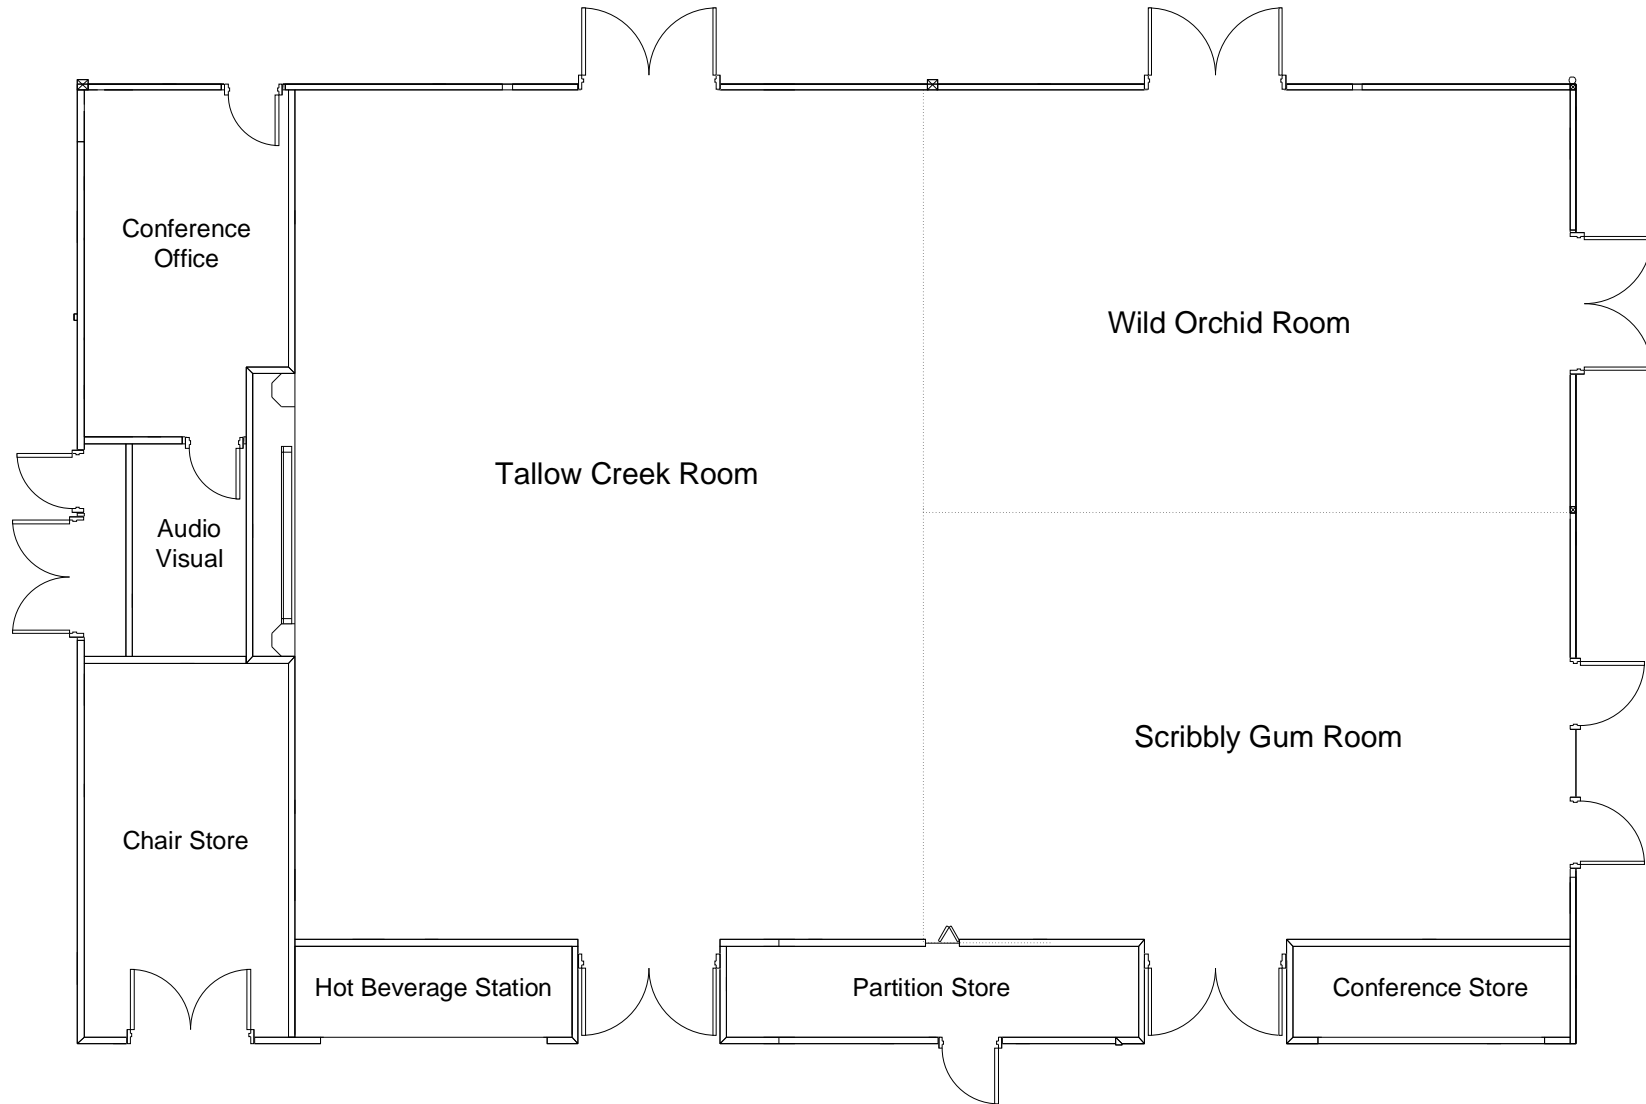

CONFERENCE ROOM

Dimensions: 18m x 12m
216m²
Room Height Min- 3.15m Max- 3.75m

ENTIRE CONFERENCE ROOM

X = powerpoint
 P = phone line
 A = light switch
 Z = 3 phase power