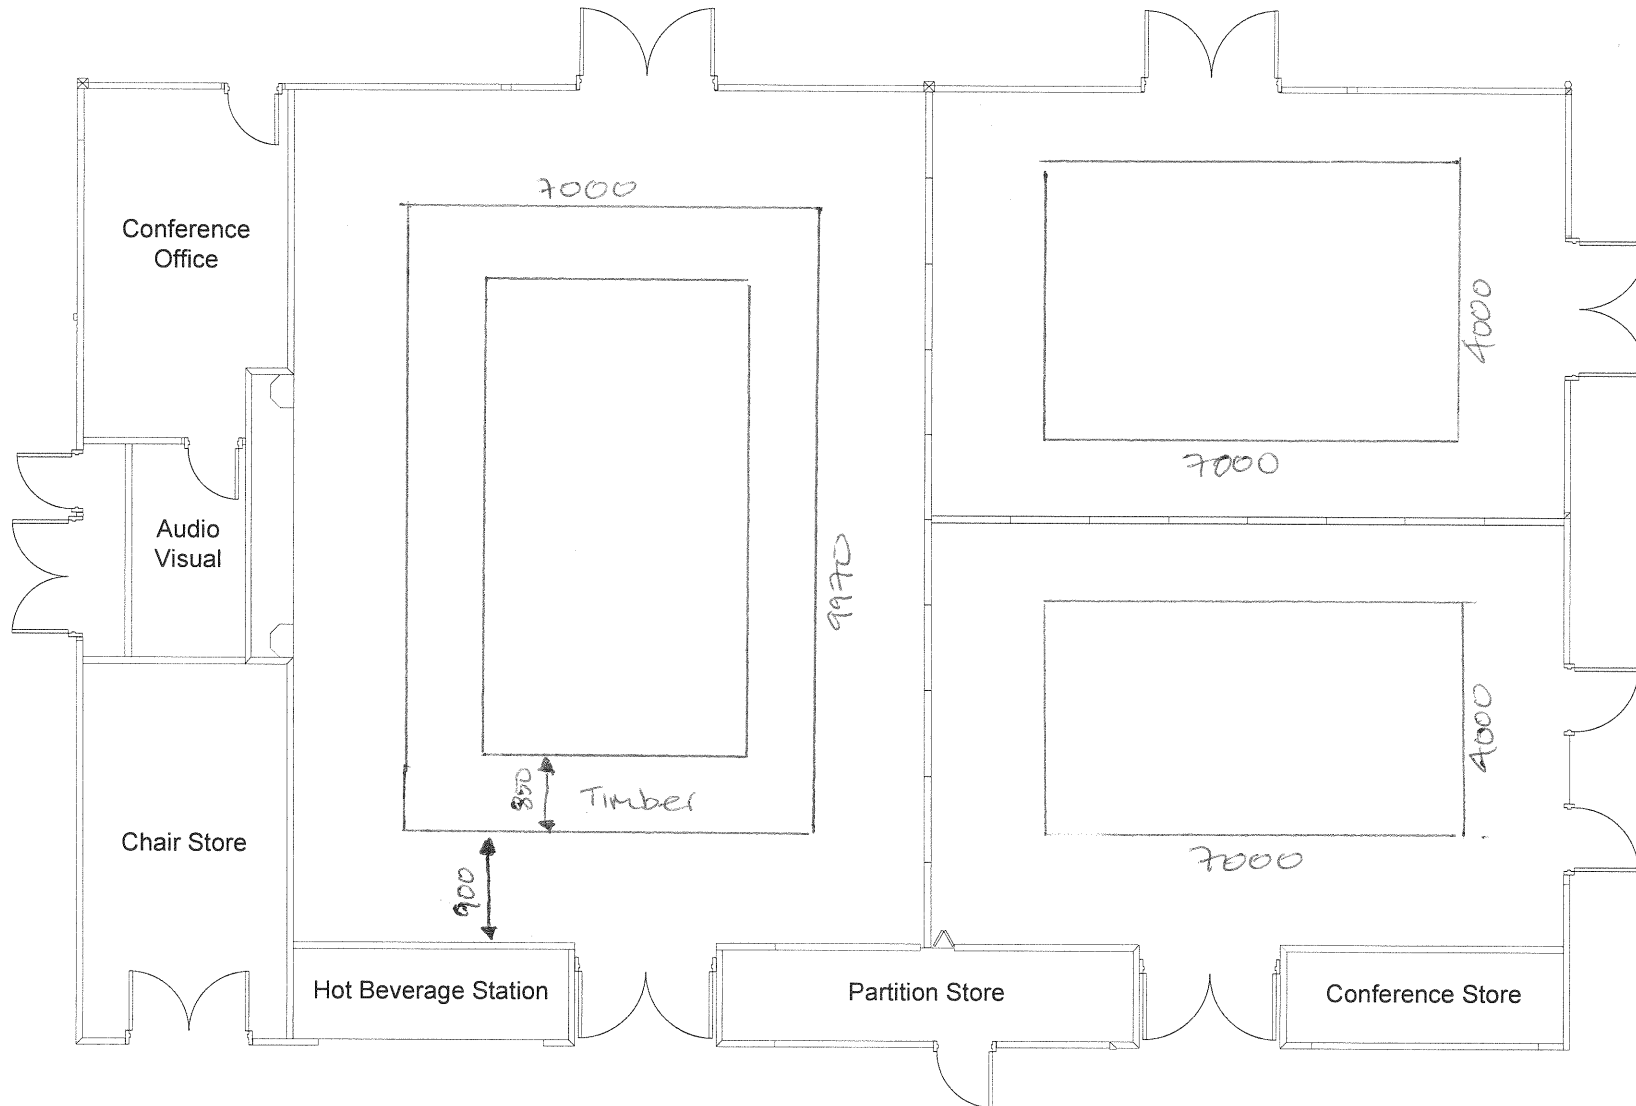

CONFERENCE ROOM

Dimensions: 18m x 12m
216m²
Room Height Min- 3.15m Max- 3.75m

ENTIRE CONFERENCE ROOM

X = powerpoint
 P = phone line
 A = light switch
 Z = 3 phase power